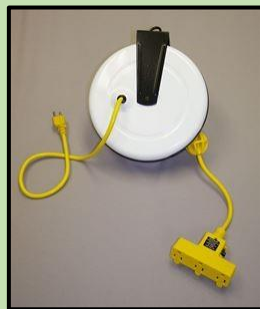

NEW PRODUCT RELEASE

Lighting Stand

Wash Down

Fixtures

Custom Fabrication

LED & Fluorescent Work Lights

Power Supply Reels

Water-Tight LED Tubes