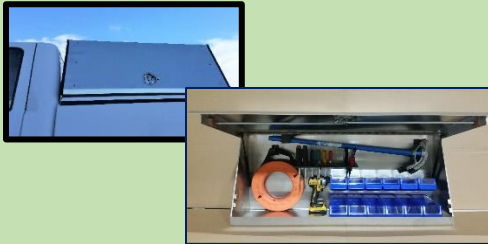

NEW PRODUCT RELEASE!

Topside Truck Tool Box

KODIAK KNARLY BOX

[Mechanic's Box Click Here](#)
[Electrician's Box Click Here](#)

Keeping it Organized
Keeping it Dry
Keeping it Knarly

Enclosures

Non-Metallic

Steel

NEW PRODUCT RELEASE

Lighting Stand

Wash Down

Fixtures

Custom Fabrication

LED & Fluorescent Work Lights

Power Supply Reels

Water-Tight LED Tubes