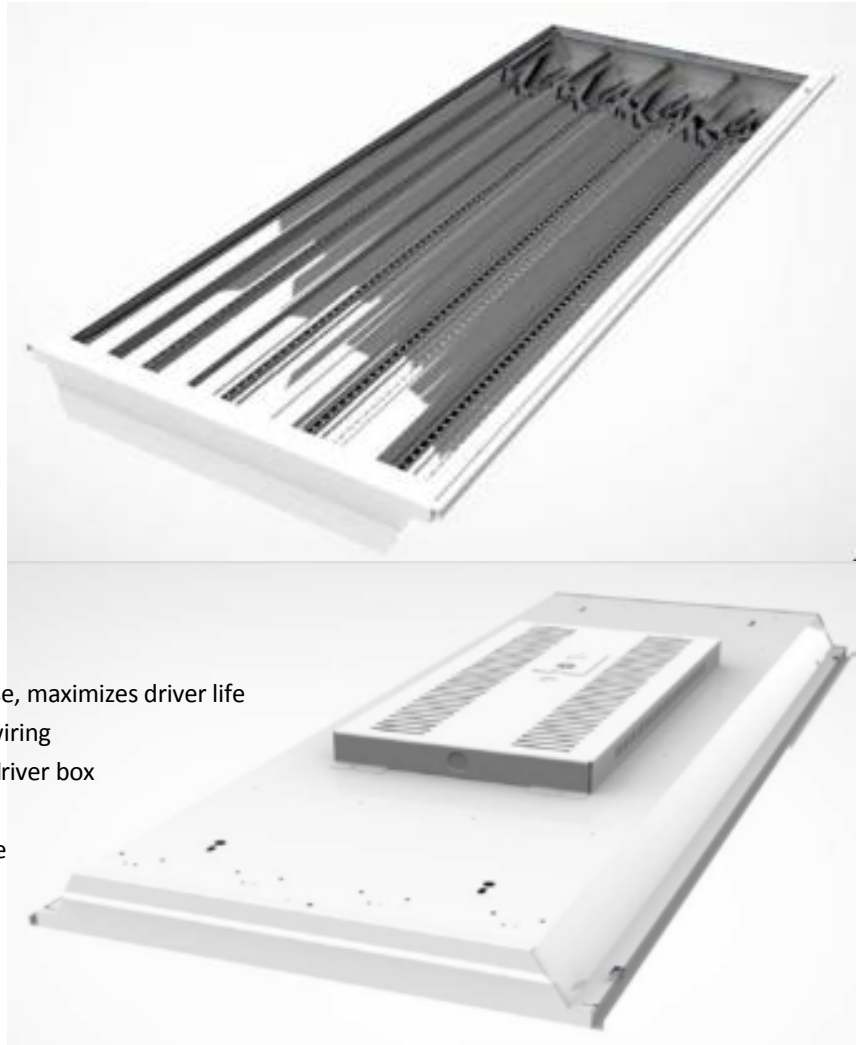

## Features

- ◆ Specular aluminum reflector
- ◆ 0-10V dimming
- ◆ 100-277 Volt universal input
- ◆ 50,000 hour rated life
- ◆ Operating temp: -20°C ~45°C
- ◆ ROHS
- ◆ White powder coated housing
- ◆ External driver box minimizes temperature rise, maximizes driver life
- ◆ Driver box has top side access door for easy wiring
- ◆ Standard knock outs at ends and rear of the driver box
- ◆ Standard V-Hook included
- ◆ Optional lensed door and wire guard available

## Dimensions