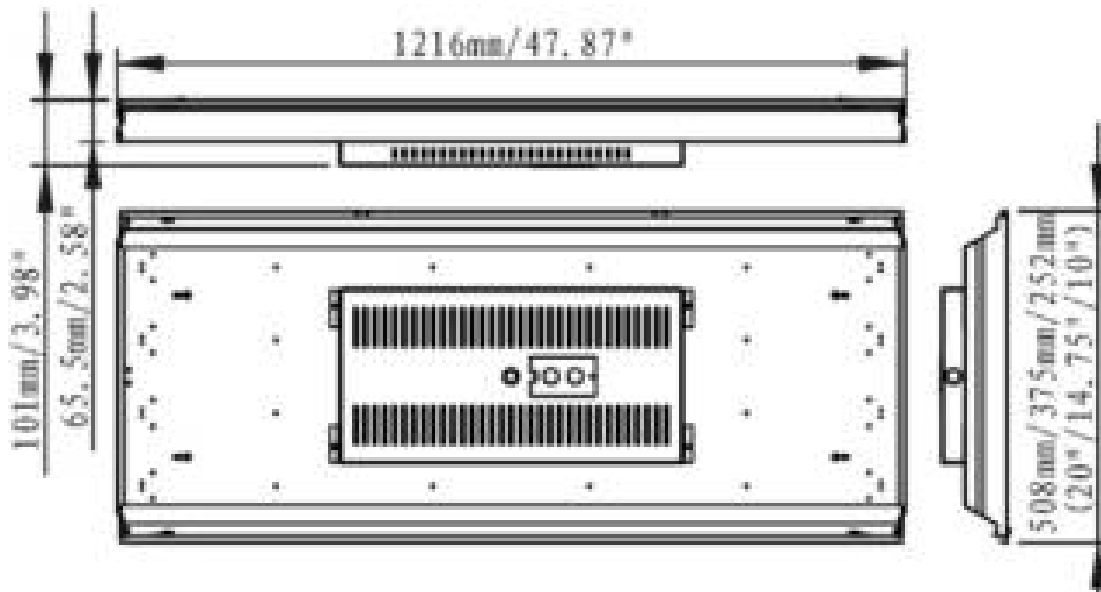

## Dimensions

## Specifications

Item	Specification	Model No.		
		LEHB100UNV	LEHB140UNV	LEHB200UNV
General Information	Delivered Lumens	10800lm	15120 lm	21600 lm
	Efficacy	108lm/W	108lm/W	108lm/W
	Power Consumption	100W	140W	200W
	Color Temperature(CCT )	5500K	5500K	5500K
	Color Rendering Index (CRI)	>80	>80	>80
	L70 Life (Hours)	50,000 hours	50,000 hours	50,000 hours
LED Driver	Power Factor	0.96	0.95	0.96
	Input Voltage	100 ~ 277V AC	100 ~ 277V AC	100 ~ 277V AC
	Input Frequency	50/60Hz	50/60Hz	50/60Hz
	Power Efficiency	90.5%	91%	91.5%
	Output Current	2.8A	3.15A	4.9A
	Output Voltage	26 ~ 43V DC	24 ~ 47V DC	24 ~ 40V DC
	MAX THD (%)	20%	20%	20%
	Dimmable function	0-10V Dimming	0-10V Dimming	0-10V Dimming
	Power Module Quantity	1	1	1
LED Module	Size of LED Module	1115*10*1mm	1115*10*1mm	1115*10*1mm
	LED module Quantity	4	6	8
	LED Total Quantity	288	360	480
	LED Type	LG 5630	LG 5630	LG 5630
	LED Drive current	116mA	105mA	102mA
	LED Class	L70 rated to 50,000 hours		
Physical	Size L x W x H	47.9" x 10" x 2.6"	47.9" x 14.75" x 4"	47.9" x 20" x 4"
	Housing	spcc0.6 white powder coating		
	Lens	clear PMMA		
	Mounting	see accessories		
Environment	Operating Temperature	-20°C ~45°C		
	Material Usage	RoHS compliant, no mercury		
	Applicable location	Indoor		
Accessories	Door Frame & Lens	LEHBL4DF	LEHBL6DF	LEHBL8DF
	Door Frame & Flat Wire Guard	LEHBL4DFWG	LEHBL6DFWG	LEHBL8DFWG
	Door Frame ,Flat Wire Guard & Lens	LEHBL4DFWGL	LEHBL6DFWGL	LEHBL8DFWGL
	10ft SO Cord & Plug for 277V	LEHBLC277	LEHBLC277	LEHBLC277
	10ft SO Cord & Plug for 120V	LEHBLC120	LEHBLC120	LEHBLC120
	Cable Hanging kit	LEHBCHK	LEHBCHK	LEHBCHK
	Pendant Mounting Kit	LEHBPMK	LEHBPMK	LEHBPMK