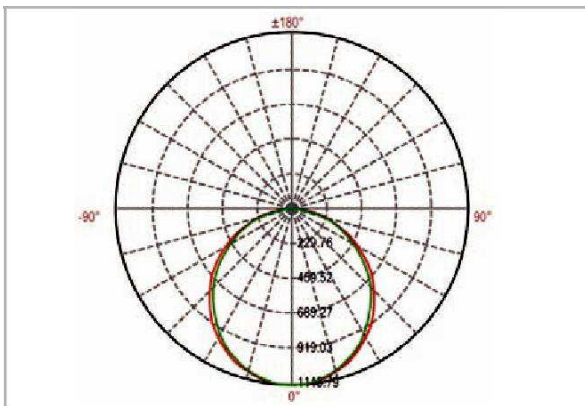

### Standard Features

- Low profile design
- Slim aluminum housing with prismatic acrylic lens
- Integrated high lumen LEDs
- 120 - 277VAC input, 50/60Hz
- Standard color temperature  
(Warm white: 3000K, Neutral white: 4000K, Cool white: 5000K)
- Optional 0 - 10Vdc Dimming
- T- bar ceiling mounting
- Optional pendant mount kit
- Standard frame color: Silver

### Dimensions

A (outline)	B (diffuser)	C (housing)	D (total)	E (driver box)
23.8 in	21.9 in	.5 in	1.9 in	13 in

### Optical Specifications

Photometric data

Cone diagram