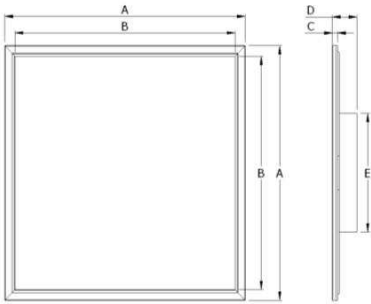

### Dimensions

A (outline)	B (diffuser)	C (housing)	D (total)	E (driver box)
23.8 in	21.9 in	.5 in	1.9 in	13 in

### Dimensions

Outline Size		Diffuser Size		Thickness		
A1	A2	B1	B2	C (housing)	D (total)	E (driver box)
47.8 in	11.8 in	45.9 in	9.8 in	0.5 in	1.9 in	13 in