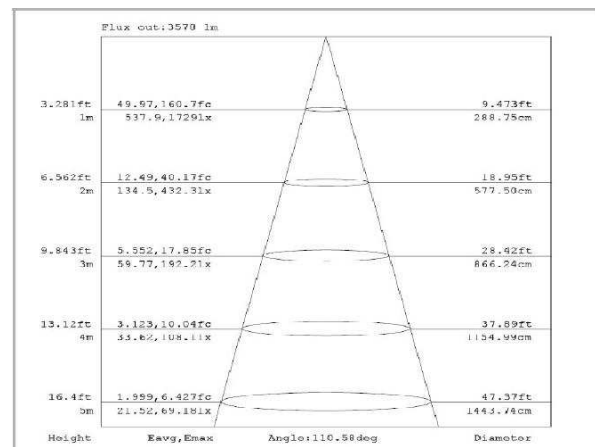

### Dimensions

Outline size		Diffuser size		Thickness		
A1	A2	B1	B2	C(Housing)	D(total)	E(driver box)
48 in	23.9 in	45.1 in	21.1 in	0.5 in	1.4 in	9 in

### Optical Specifications

Photometric data

Cone diagram