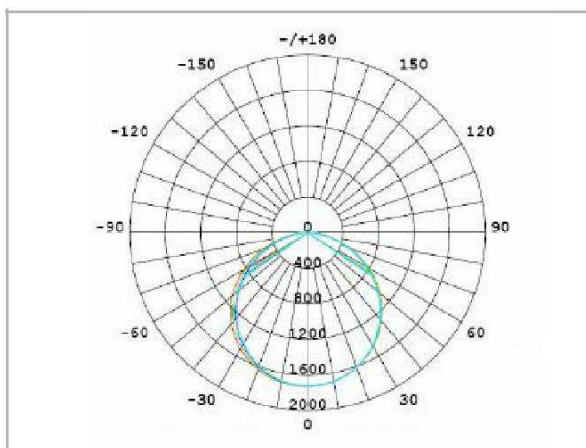

### Optical Specifications

Photometric data

Cone diagram

### Standard Features

- Low profile design
- Slim aluminum housing and prismatic acrylic lens
- Integrated SMD LED with high lumen output
- 120 - 277VAC input, 50/60Hz
- Standard color temperature  
(Warm white: 3000K, Neutral white: 4000K, Cool white: 5000K)
- On-Off, 0 - 10Vdc Dimming are available
- T- bar ceiling mounting
- Available mounting kit for pendant mounting and surface mounting
- Standard frame color: Silver