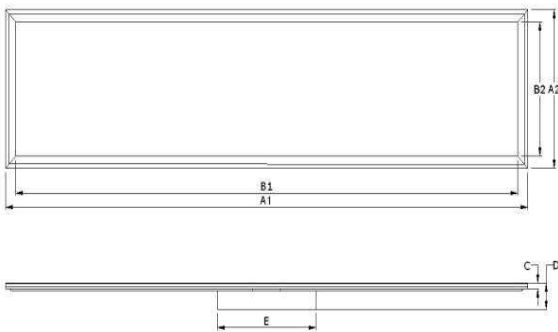

### Dimensions

Outline size		Diffuser size		Thickness		
A1	A2	B1	B2	C(Housing)	D(total)	E(driver box)
48 in	23.9 in	45.1 in	21.1 in	0.5 in	1.4 in	9 in