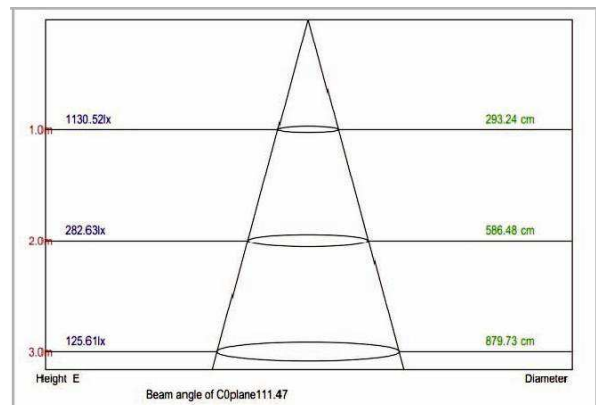

### Dimensions

Outline Size		Diffuser Size		Thickness		
A1	A2	B1	B2	C (housing)	D (total)	E (driver box)
47.8 in	11.8 in	45.9 in	9.8 in	0.5 in	1.9 in	13 in

### Optical Specifications

Photometric data

Cone diagram