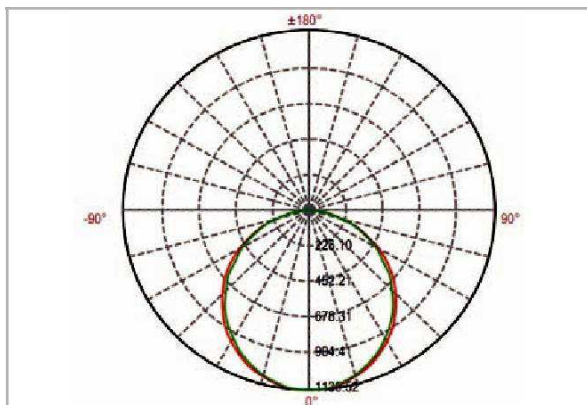

### Standard Features

- Low profile design
- Slim aluminum housing with prismatic acrylic lens
- Integrated SMD LED with high lumen output
- 120 - 277VAC input, 50/60Hz
- Standard color temperature  
(Warm white: 3000K, Neutral white: 4000K, Cool white: 5000K)
- On-Off, 0 - 10Vdc dimming, press dimming are available
- T- bar ceiling mounting
- Available mounting kit for pendant mounting and surface mounting
- Standard frame color: Silver

### Dimensions

Outline Size		Diffuser Size		Thickness		
A1	A2	B1	B2	C (housing)	D (total)	E (driver box)
47.8 in	11.8 in	45.9 in	9.8 in	0.5 in	1.9 in	13 in

### Optical Specifications

Photometric data

Cone diagram