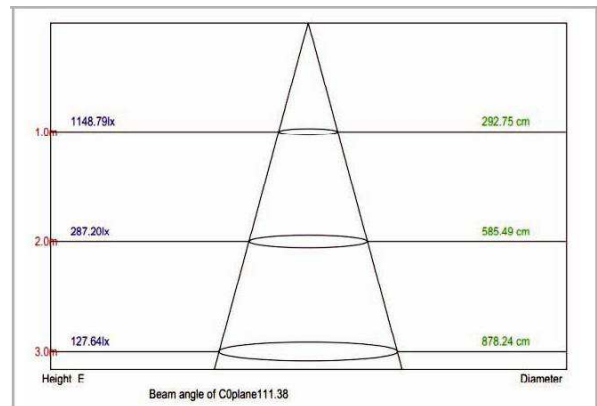

### Dimensions

A (outline)	B (diffuser)	C (housing)	D (total)	E (driver box)
23.8 in	21.9 in	.5 in	1.9 in	13 in

### Optical Specifications

Photometric data

Cone diagram